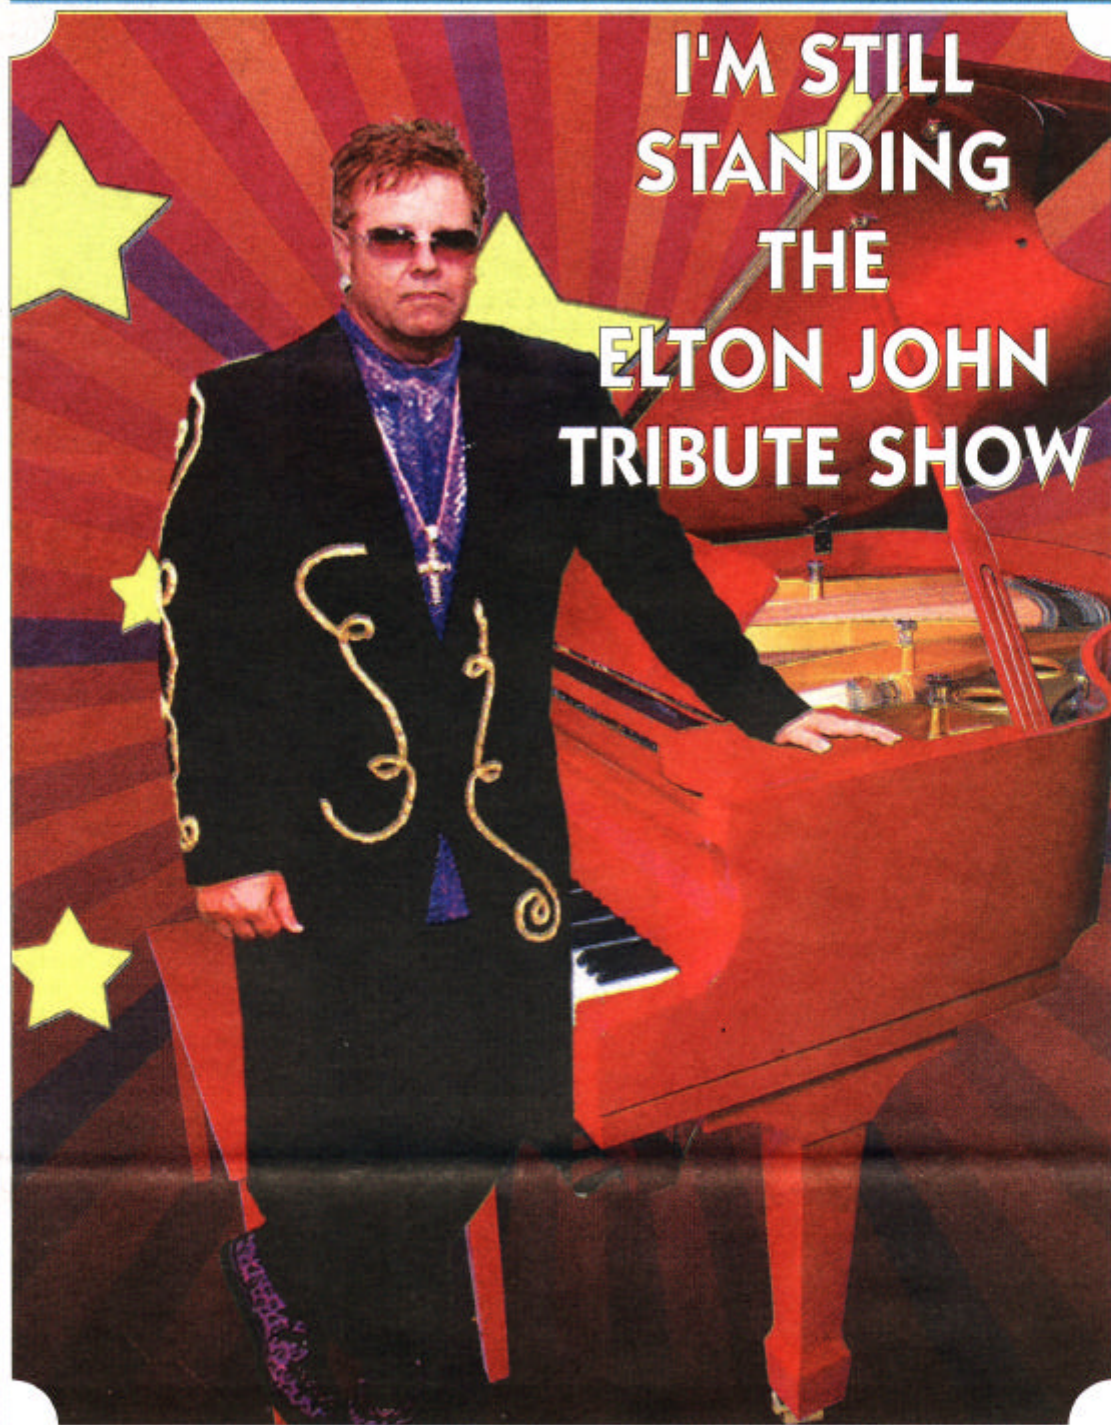

**FRIDAY, JULY 2**

**I'M STILL  
STANDING  
THE  
ELTON JOHN  
TRIBUTE SHOW**

I'M Still Standing is the highly acclaimed Elton John Tribute Show featuring Greg Andrew as Sir Elton John.

From the moment Greg appears on stage, his likeness to Elton John today leaves audiences believing that he could be the man himself

Adding to this his virtuoso piano playing skills, vocal timbre and showmanship, it is the ultimate Elton John experience.

This show takes you on a musical journey that showcases Elton's major hits over a 30-year period, covering iconic hits from The Goodbye

Yellow Brick Road Album and all major hits through the 70s, 80s and 90s.

This show features 32 of Elton's legendary songs in a highly visual and vibrant production. From classic ballads through to rock songs, this show is designed to get the audience rocking and partying along, and leaving them wanting more.